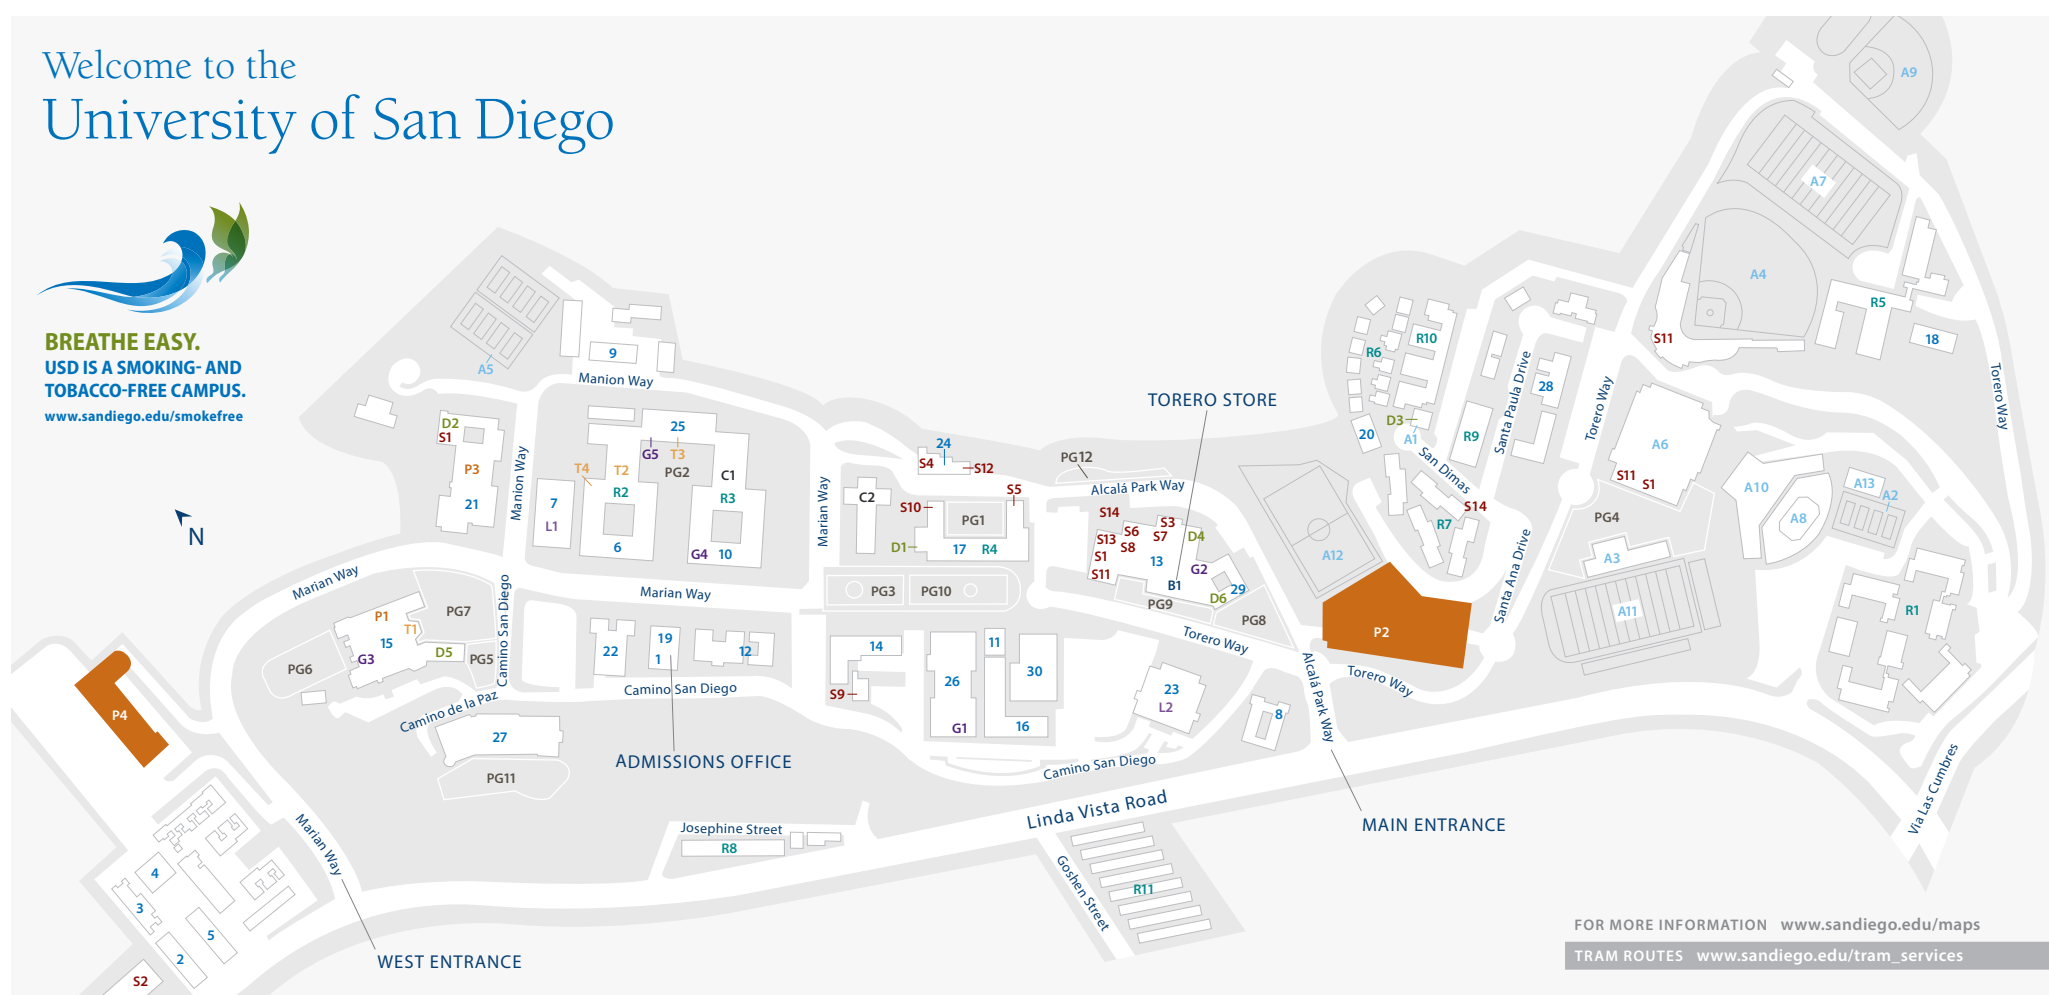

Welcome to the University of San Diego

BREATHE EASY.
USD IS A SMOKING- AND TOBACCO-FREE CAMPUS.
www.sandiego.edu/smokefree

FOR MORE INFORMATION www.sandiego.edu/maps

TRAM ROUTES www.sandiego.edu/tram_services

ACADEMIC AND ADMINISTRATIVE FACILITIES

- 1 Admissions Office and Career Development Center (Manchester Hall)
- 2 Alcalá Park West - Ávila
- 3 Alcalá Park West - Barcelona
- 4 Alcalá Park West - Coronado
- 5 Alcalá Park West - Durango
- 6 Camino Hall
- 7 Copley Library
- 8 Degheri Alumni Center
- 9 Facilities Management Complex
- 10 Founders Hall
- 11 Guadalupe Hall
- 12 Hahn School of Nursing and Beyster Institute for Nursing Research
- 13 Hahn University Center
- 14 Hughes Administration Center
- 15 Joan B. Kroc Institute for Peace and Justice
- 16 Loma Hall
- 17 Maher Hall
- 18 Manchester Family Child Development Center
- 19 Manchester Hall
- 20 Mission Crossroads
- 21 Mother Rosalie Hill Hall
- 22 Olin Hall
- 23 Pardee Legal Research Center
- 24 Procurement Services
- 25 Sacred Heart Hall / NROTC
- 26 Serra Hall
- 27 Shiley Center for Science and Technology
- 28 St. Francis Center for Priestly Formation
- 29 Student Life Pavilion
- 30 Warren Hall

ATHLETIC FACILITIES

- A1 Bosley Mission Café and Fitness Center
- A2 East Tennis Courts
- A3 Field House
- A4 Fowler Park / Cunningham Field
- A5 Hogan West Tennis Courts
- A6 Jenny Craig Pavilion / McNamara Fitness Center
- A7 Manchester Valley Field
- A8 Pool
- A9 Softball Field
- A10 Sports Center
- A11 Torero Stadium
- A12 Valley Field
- A13 Weight Room

BOOKSTORE

- B1 Torero Store

CHURCHES

- C1 Founders Chapel
- C2 The Immaculata

DINING AND CAFÉS

- D1 Aromas (Maher Hall)
- D2 Bert's Bistro (Mother Rosalie Hill Hall)
- D3 Bosley Mission Café and Fitness Center
- D4 La Gran Terraza (Hahn University Center)
- D5 La Paloma (Joan B. Kroc Institute for Peace and Justice)
- D6 Pavilion Dining / Tu Mercado / Frank's Lounge (Student Life Pavilion)

GALLERIES

- G1 David W. May American Indian Gallery (Serra Hall)
- G2 Exhibit Hall (Student Life Pavilion)
- G3 Fine Art Galleries (Joan B. Kroc Institute for Peace and Justice)
- G4 Hoehn Family Galleries and Hoehn Print Study Room (Founders Hall)
- G5 Visual Art Center (Sacred Heart Hall)

LIBRARIES

- L1 Copley Library
- L2 Pardee Legal Research Center

PARKING STRUCTURES

- P1 Joan B. Kroc Institute for Peace and Justice Parking
- P2 Mission Parking Structure
- P3 Mother Rosalie Hill Hall Parking
- P4 West Parking Structure

PLAZAS AND GARDENS

- PG1 Bishop Leo T. Maher Garden
- PG2 Camino / Founders Patio
- PG3 Colachis Plaza
- PG4 Eagan Plaza
- PG5 Garden of the Moon
- PG6 Garden of the Sea
- PG7 Garden of the Sky/ 9/11 Memorial
- PG8 Plaza Mayor
- PG9 Plaza Menor
- PG10 Plaza de San Diego
- PG11 Strata Plaza
- PG12 Tecolote Memorial Garden

THEATRES

- T1 Peace and Justice Theatre (Joan B. Kroc Institute for Peace and Justice)
- T2 Shiley Theatre (Camino Hall)
- T3 Studio Theatre (Sacred Heart Hall)
- T4 Vassiliadis Family Black Box Theatre (Camino Hall)

RESIDENCE HALLS

- R1 Alcalá Vista Apartments
- R2 Camino Hall
- R3 Founders Hall
- R4 Maher Hall
- R5 Manchester Village Apartments
- R6 Missions A
- R7 Missions B
- R8 Presidio Terrace Apartments
- R9 San Antonio de Padua
- R10 San Buenaventura
- R11 University Terrace Apartments

SERVICES