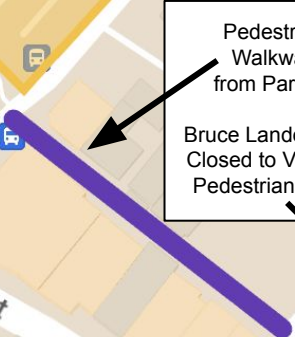

Parking for Travelers' Mass
(Entrance off of Elliot St)

Banknorth Lot Entrance

Cathedral of St. Michael the Archangel
(Travelers' Mass)

Museum Quadrangle

Pedestrian Walkway from Parking
Bruce Landon Way Closed to Vehicles
Pedestrians Only

Marriott Springfield Downtown

Sheraton Springfield Monarch

MassMutual Entrance
(Off of Main Street)

Holiday Inn Express