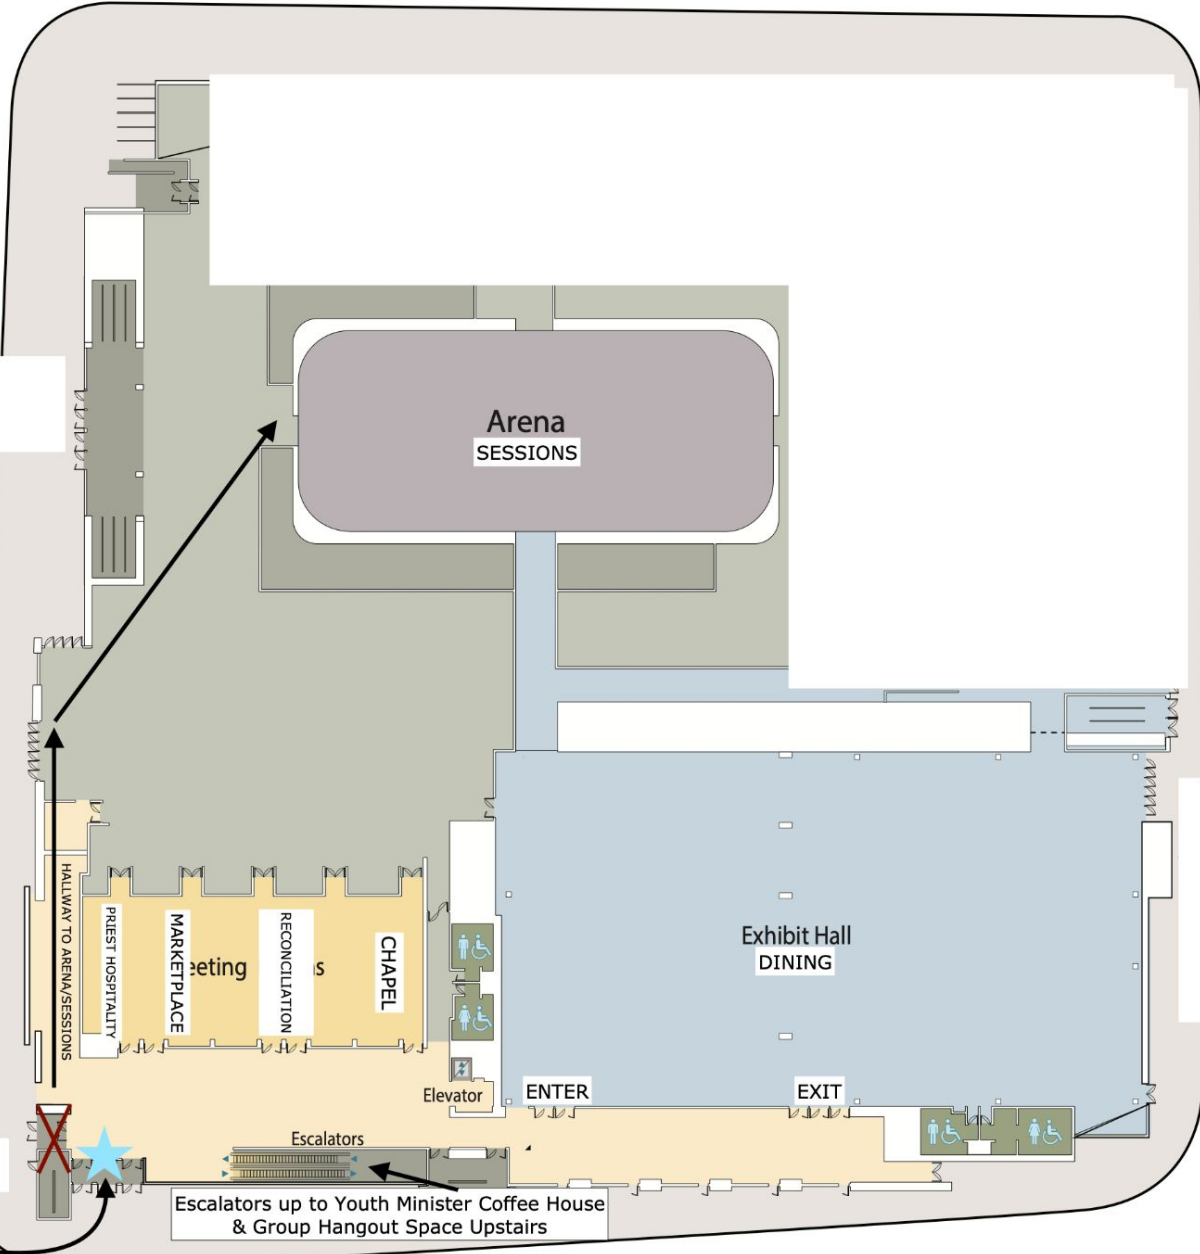

Dwight Street

State Street

**Bruce Landon Way**  
**REMINER: Bruce Landon Way is closed to all vehicles! Pedestrian Traffic Only.**

Main Entrance  
Convention Center

Escalators up to Youth Minister Coffee House  
& Group Hangout Space Upstairs

Enter MMC through the Main Doors off of Main Street

Main Street